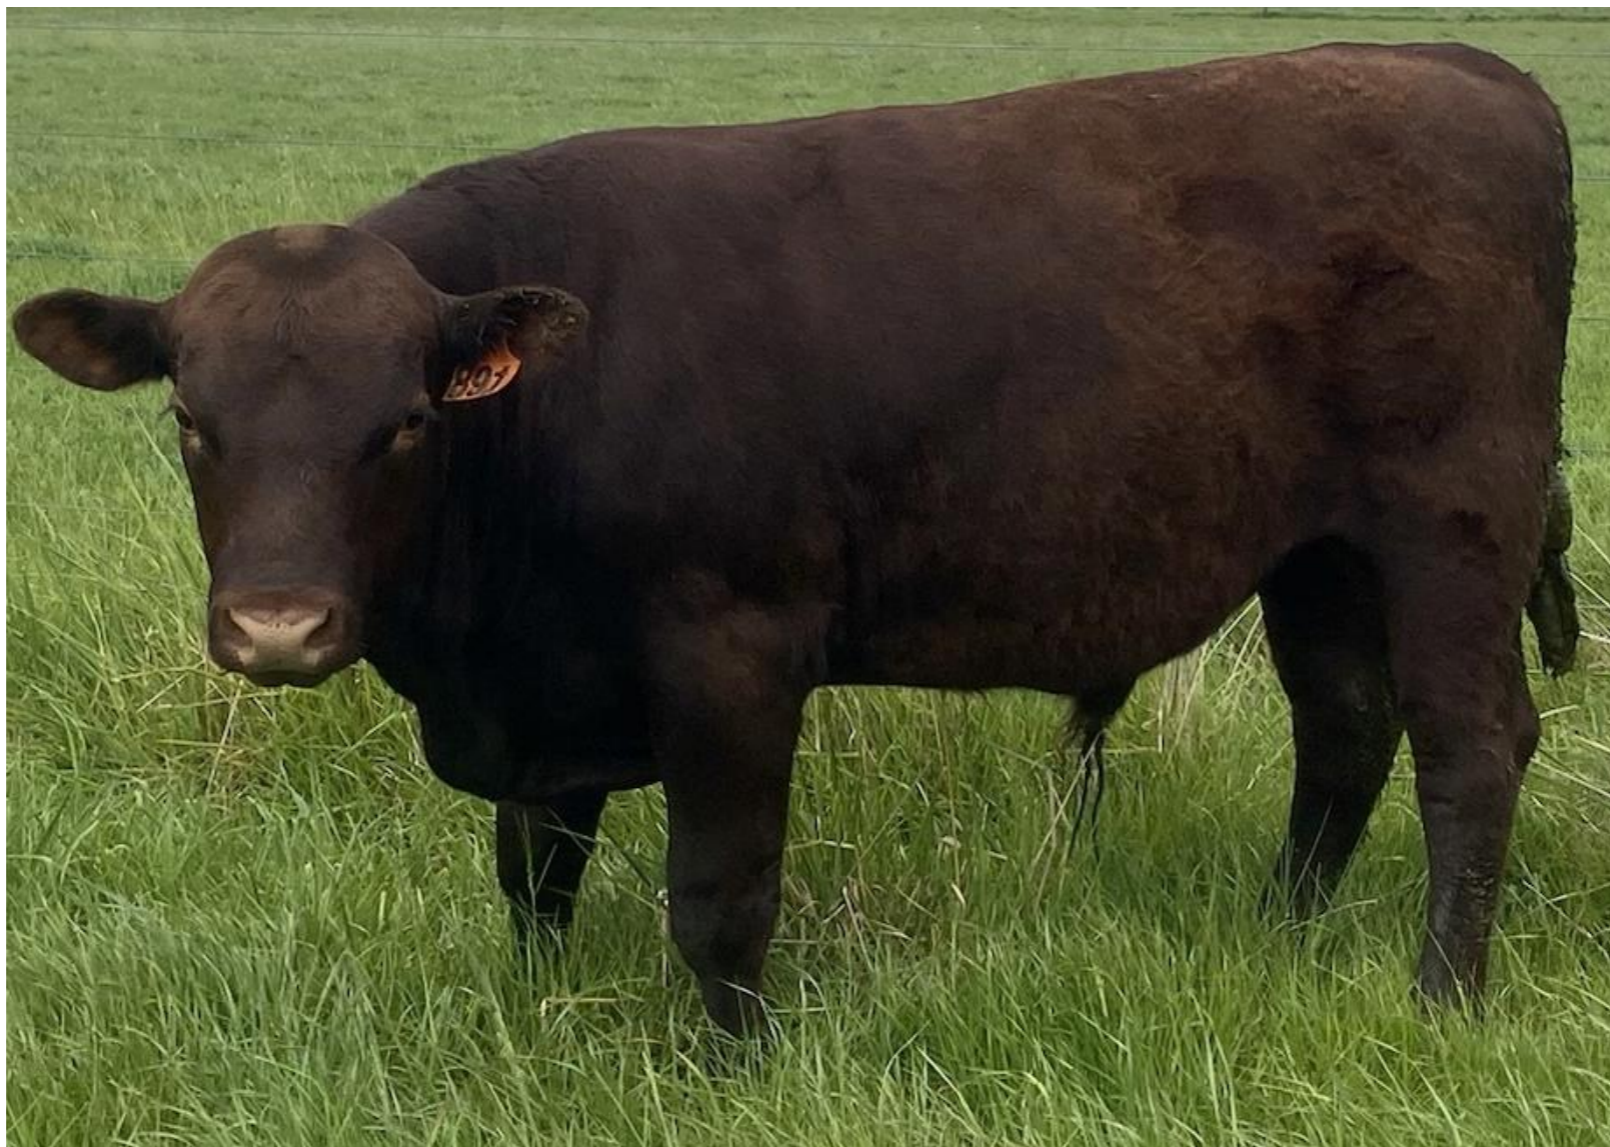

Second Place

TURANGA 891
Exhibited by Greg Abbott & Family